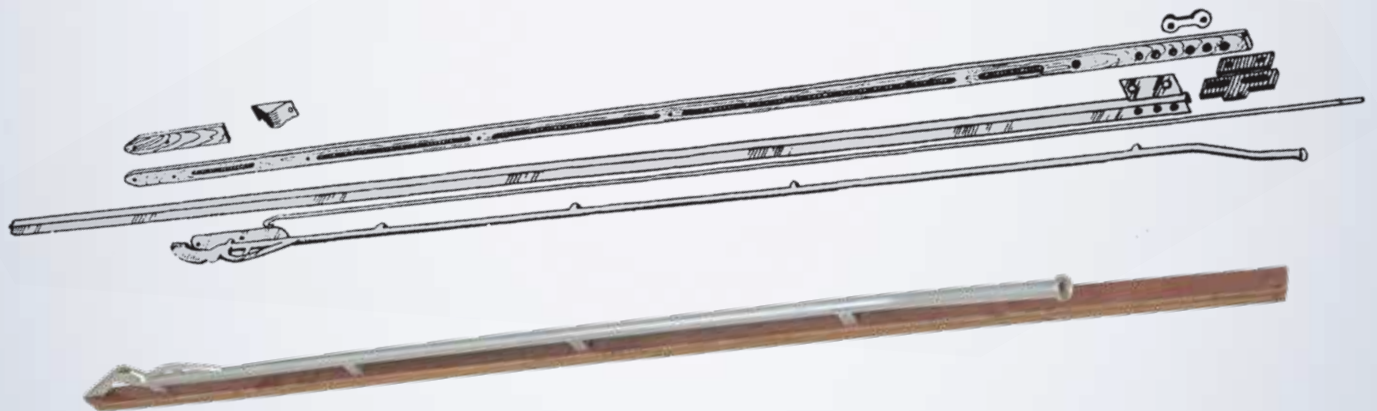

ASSEMBLY OF SPEAR

Part No. 822 *