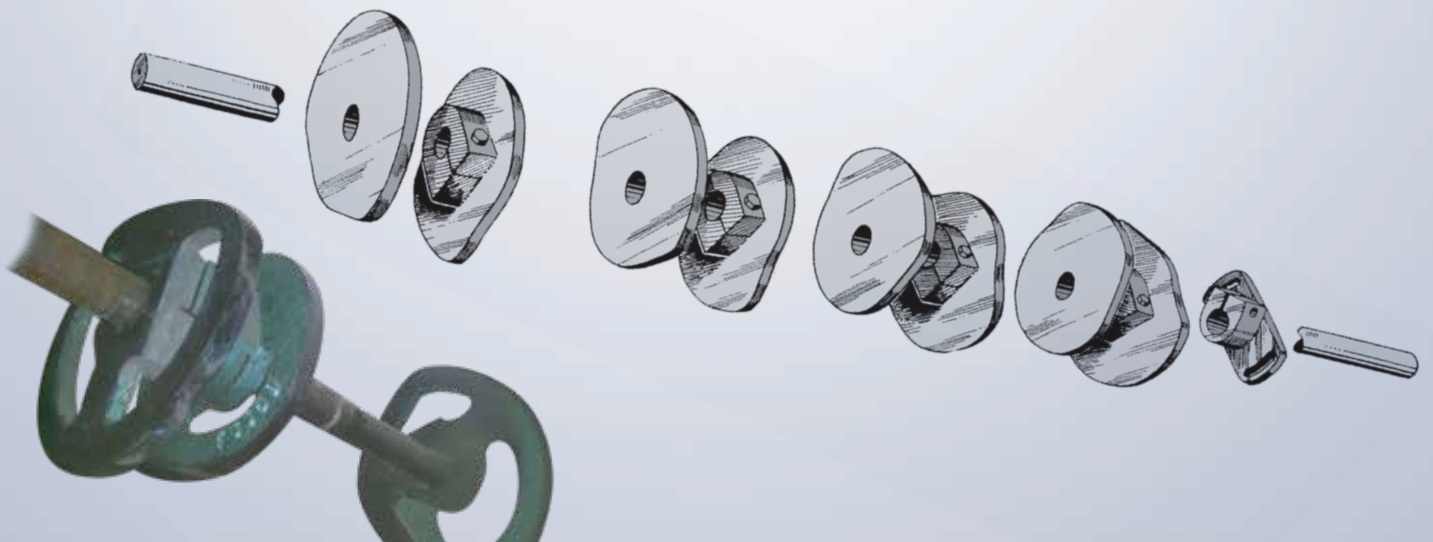

# One Stop shop for Spares of Weaving Machines

• Shuttle Looms • Looms for Hard Fibre • Shuttle less Looms

## SHEDDING CAM SHAFT ASSEMBLY (PLAIN WEAVE)

Part No. 809 \*

## SPEAR CLAMP ASSEMBLY

Part No. 827 \*