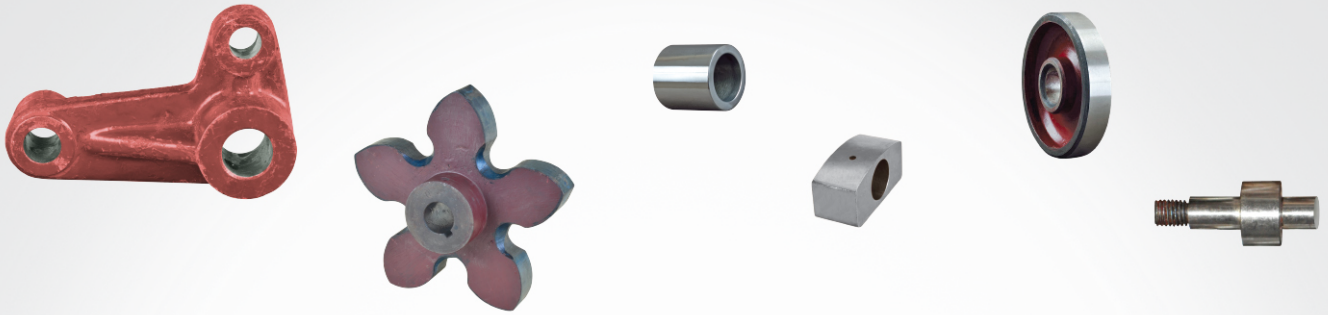

ONE STOP SHOP
for FLAX & JUTE machinery spares

High Quality Card, Gill & Meta Pins

Range of Faller Bars

Faller Bar with Plastic Pin Strip offers Several Advantages

Staves for Carding Machines

Auto Front Conductor

Nylon Shear Pin

Brass Bush

Contact Roller

Rollers for drawing & spinning made from better metallurgy for longer working life

Complete range of spares for Faller Carriage like screws, Cams, Slides and other parts.

High quality Rubber Cots & Aprons suitable for Wet & Dry Spinning.

Bamboo Rollers for Flax Roving, Drawing & Hackling Machine

Spares for Spreader.

Spares for Carding & Roll Former

Spares for Spinning & Winding