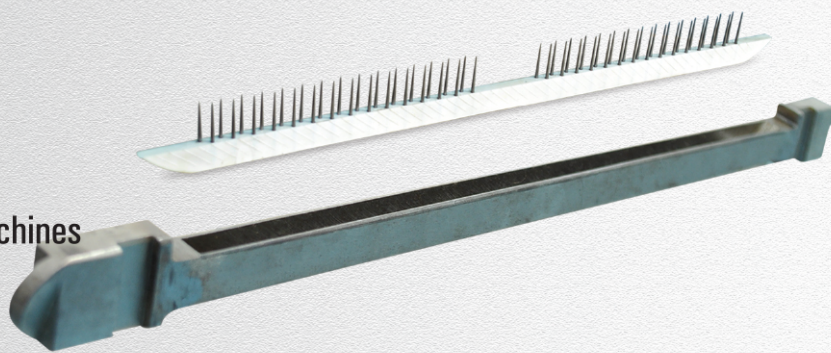

ONE STOP SHOP
for FLAX & JUTE machinery spares

High Quality Card, Gill & Meta Pins

Range of Faller Bars

Faller Bar with Plastic Pin Strip offers Several Advantages

Staves for Carding Machines

Auto Front Conductor

Nylon Shear Pin

Brass Bush

Contact Roller

Rollers for drawing & spinning made from better metallurgy for longer working life

Complete range of spares for Faller Carriage like screws, Cams, Slides and other parts.

High quality Rubber Cots & Aprons suitable for Wet & Dry Spinning.

Bamboo Rollers for Flax Roving, Drawing & Hackling Machine

Spares for Spreader.

Spares for Carding & Roll Former

Spares for Spinning & Winding