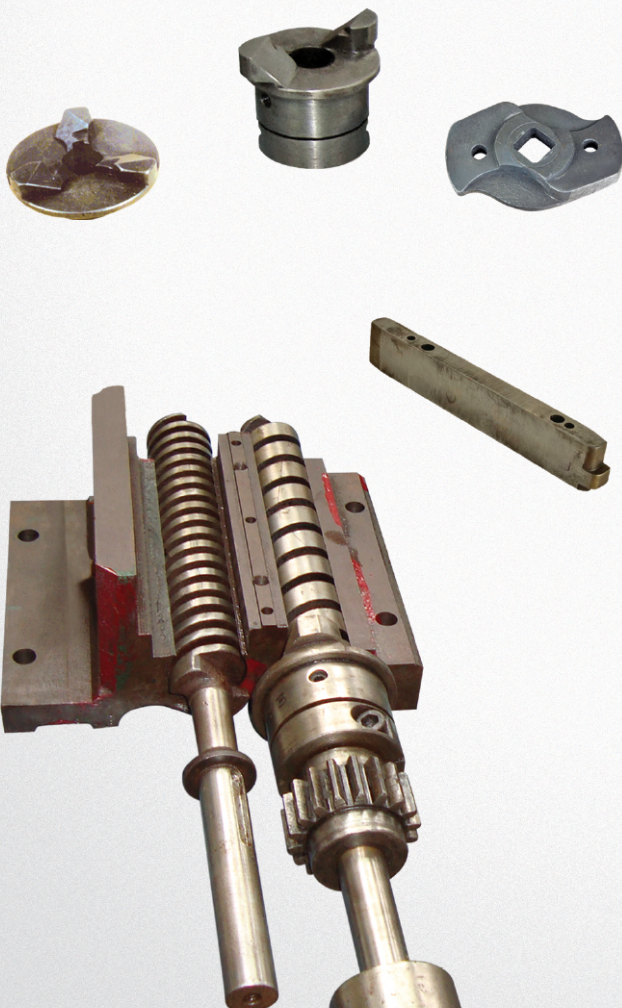

ONE STOP SHOP
for FLAX & JUTE machinery spares

High Quality Card, Gill & Meta Pins

Range of Faller Bars

Faller Bar with Plastic Pin Strip offers Several Advantages

Staves for Carding Machines

Auto Front Conductor

Nylon Shear Pin

Brass Bush

Contact Roller

Rollers for drawing & spinning made from better metallurgy for longer working life

Complete range of spares for Faller Carriage like screws, Cams, Slides and other parts.

High quality Rubber Cots & Aprons suitable for Wet & Dry Spinning.

Bamboo Rollers for Flax Roving, Drawing & Hackling Machine

Spares for Spreader.

Spares for Carding & Roll Former

Spares for Spinning & Winding