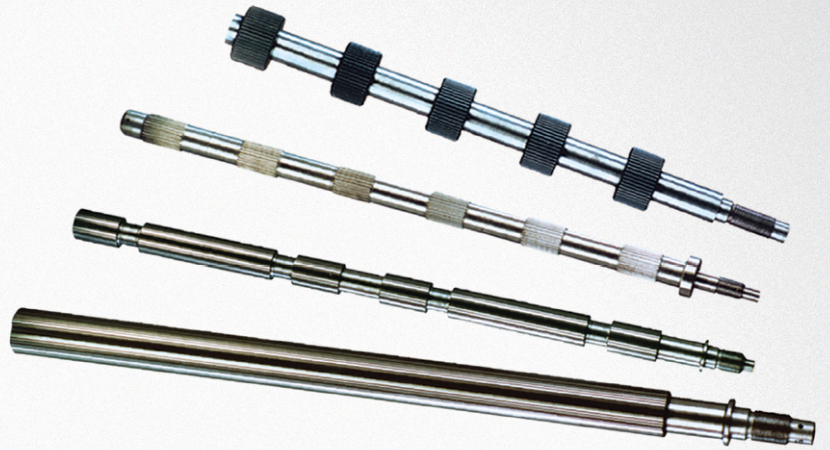

ONE STOP SHOP
for FLAX & JUTE machinery spares

High Quality Card, Gill & Meta Pins

Range of Faller Bars

Faller Bar with Plastic Pin Strip offers Several Advantages

Staves for Carding Machines

Auto Front Conductor

Nylon Shear Pin

Brass Bush

Contact Roller

Rollers for drawing & spinning made from better metallurgy for longer working life

Complete range of spares for Faller Carriage like screws, Cams, Slides and other parts.

High quality Rubber Cots & Aprons suitable for Wet & Dry Spinning.

Bamboo Rollers for Flax Roving, Drawing & Hackling Machine

Spares for Spreader.

Spares for Carding & Roll Former

Spares for Spinning & Winding