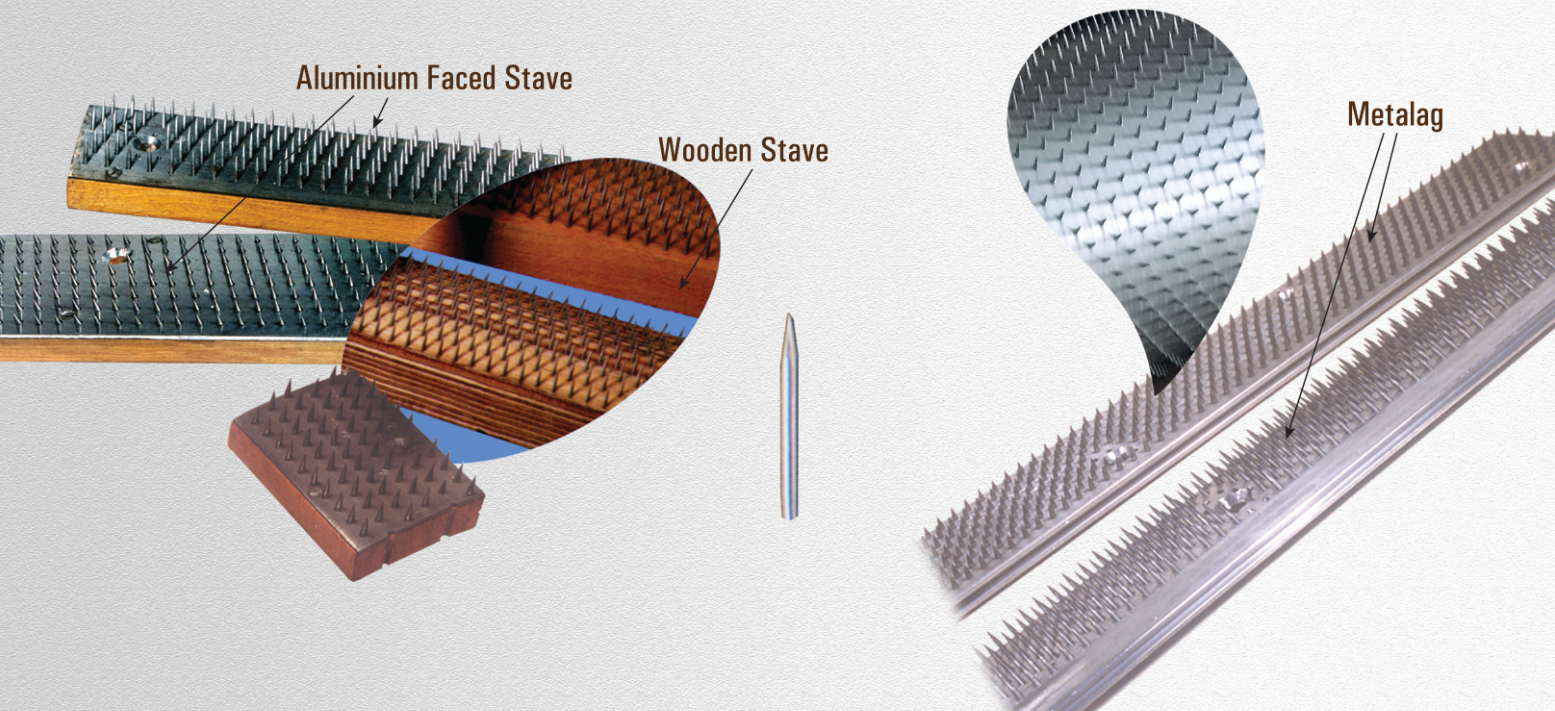

ONE STOP SHOP
for FLAX & JUTE machinery spares

High Quality Card, Gill & Meta Pins

Range of Faller Bars

Faller Bar with Plastic Pin Strip offers Several Advantages

Staves for Carding Machines

Auto Front Conductor

Nylon Shear Pin

Brass Bush

Contact Roller

Rollers for drawing & spinning made from better metallurgy for longer working life

Complete range of spares for Faller Carriage like screws, Cams, Slides and other parts.

High quality Rubber Cots & Aprons suitable for Wet & Dry Spinning.

Bamboo Rollers for Flax Roving, Drawing & Hackling Machine

Spares for Spreader.

Spares for Carding & Roll Former

Spares for Spinning & Winding