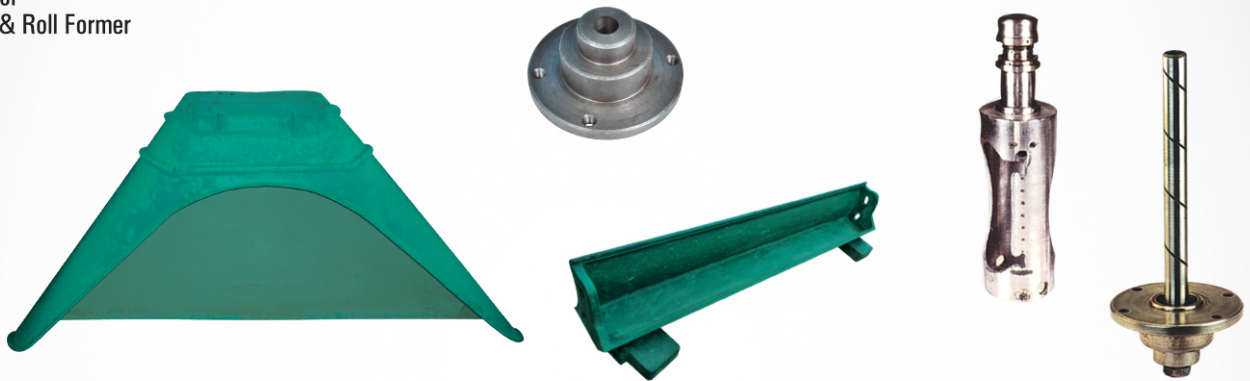

Nylon Shear Pin

Brass Bush

Contact Roller

Rollers for drawing & spinning made from better metallurgy for longer working life

Complete range of spares for Faller Carriage like screws, Cams, Slides and other parts.

High quality Rubber Cots & Aprons suitable for Wet & Dry Spinning.

Bamboo Rollers for Flax Roving, Drawing & Hackling Machine

Spares for Spreader.

Spares for Carding & Roll Former

Spares for Spinning & Winding